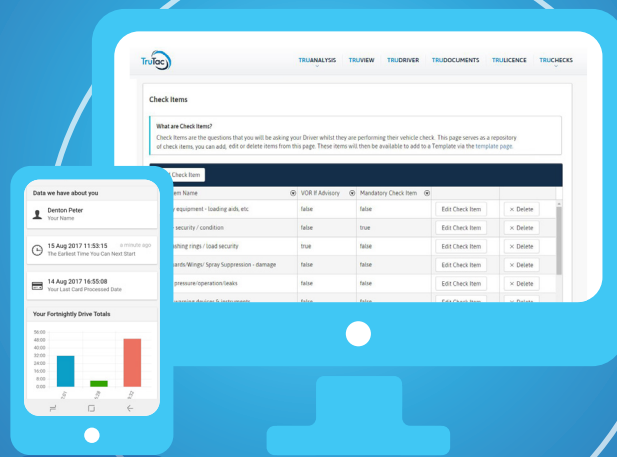

CPT Daily Checks

CPT Daily Checks has been specifically designed for the coach and bus industry in conjunction with the Confederation of Passenger Transport (CPT). The easy to use App covers first use and all daily driver vehicle checks with CPT approved templates.

Drivers can carry out inspections for all checks and submit instant results at the click of a button. Photographs and detailed notes can be added for all faults and actions. The compliance management system complies with all regulations and DVSA guidance on inspections and service maintenance records.

Completed checks can be sent to multiple emails and are instantly viewable by transport offices and workshops for efficient defect rectification.

Advisory and failed checks are highlighted and reported for comprehensive defect and maintenance audit records. All checks and reports can be downloaded in various formats for detailed KPI analysis. The system seamlessly integrates with CPT Tacho Analysis and provides drivers full visibility of their working-time, infringements and tachograph data.