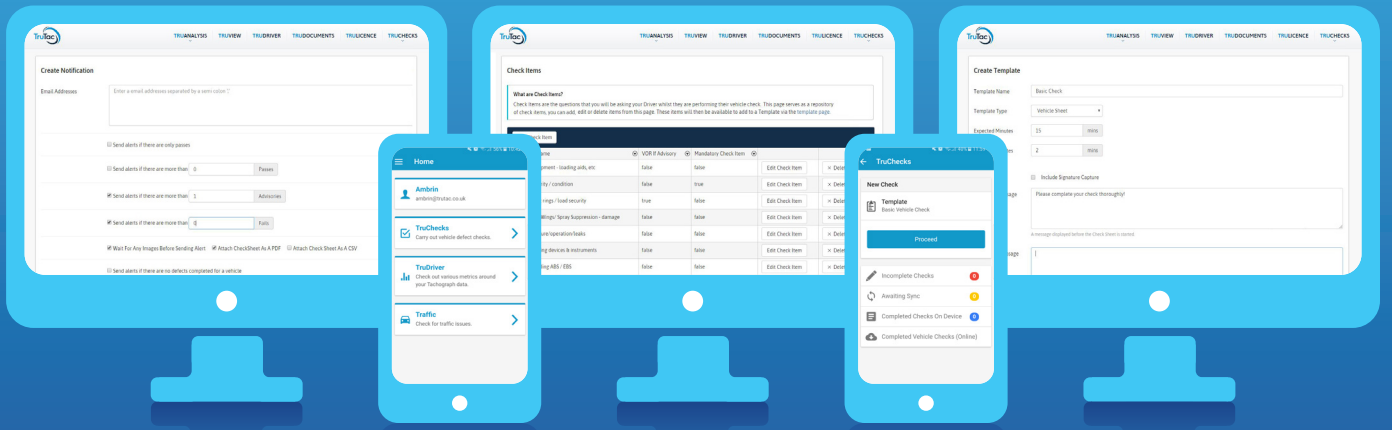

Key Features

- CPT Approved Templates for Bus / Coach Operators
- Configurable Templates and Driver Alerts
- Paperless, Tamper Proof and Secure
- Time Stamped and Check Duration
- Notes and Defect Photographs
- Pre and Post-Check Messages
- Range of Reports and Alerts
- CPT Tacho Analysis integration

Key Benefits

- Minimise Vehicle Downtime
- Clear End to End Audit Trail
- Simple to Use and Easy Recall
- Identify Vehicle Defect Trends
- Inspection and Service Management
- Action Taken and Rectification Records
- Office and Workshop Instant Communication

	Paper Books	CPT Daily Checks
CPT Approved Templates	X	✓
Tamper Proof and Secure	X	✓
Defect Notes and Photographs	X	✓
24/7 Access to Defect Checks	X	✓
Identify Defect Trends	X	✓
Online Document Storage	X	✓
Time Stamped for Accuracy	X	✓
Electronic Signature	X	✓
Instant Defect Alerts	X	✓
CPT Tacho Analysis Integration	X	✓